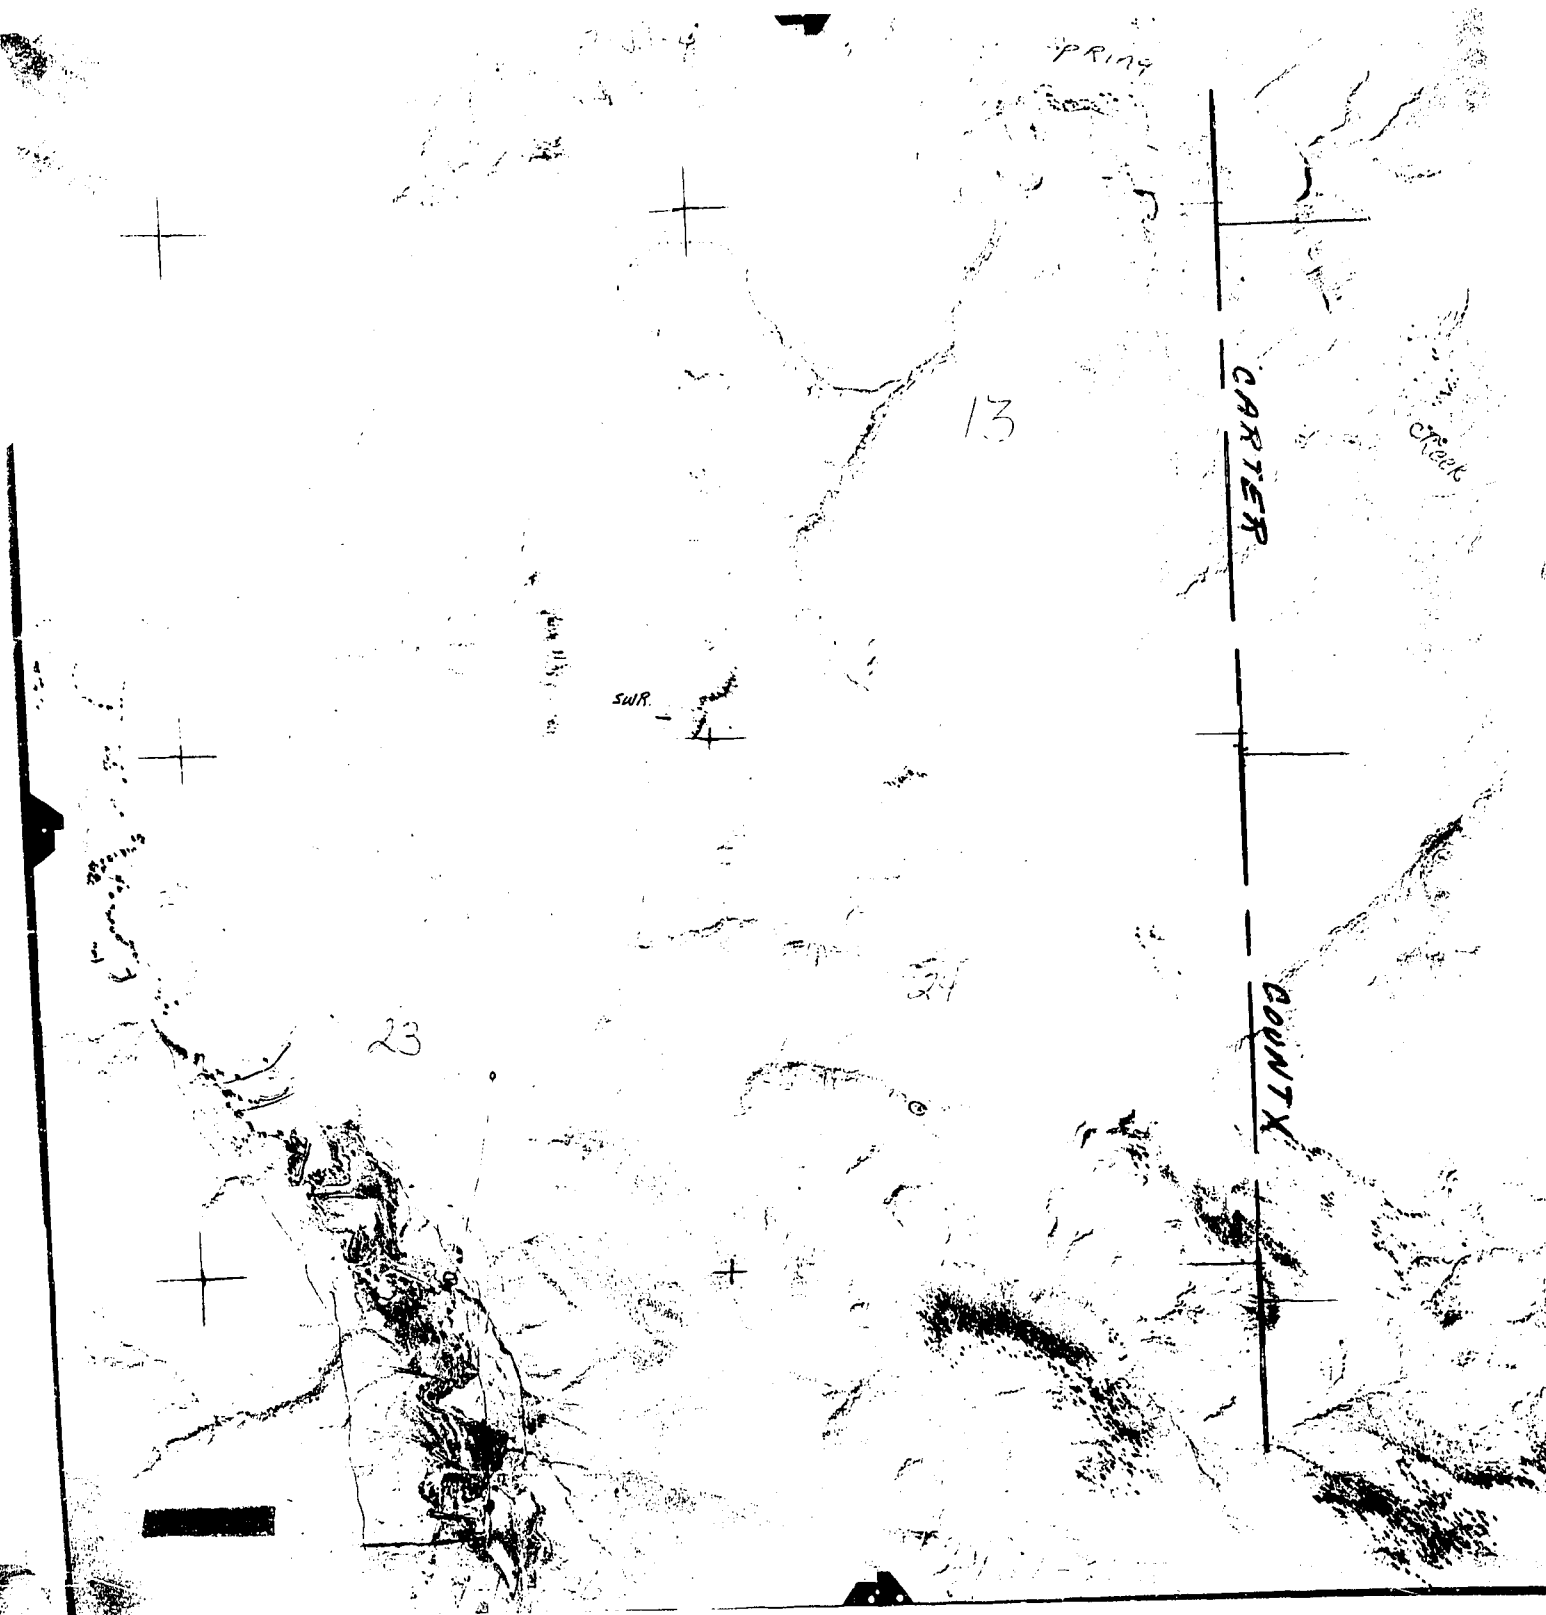

SPRING

13

CARTER

Creek

SWR.

COUNTY

23

24