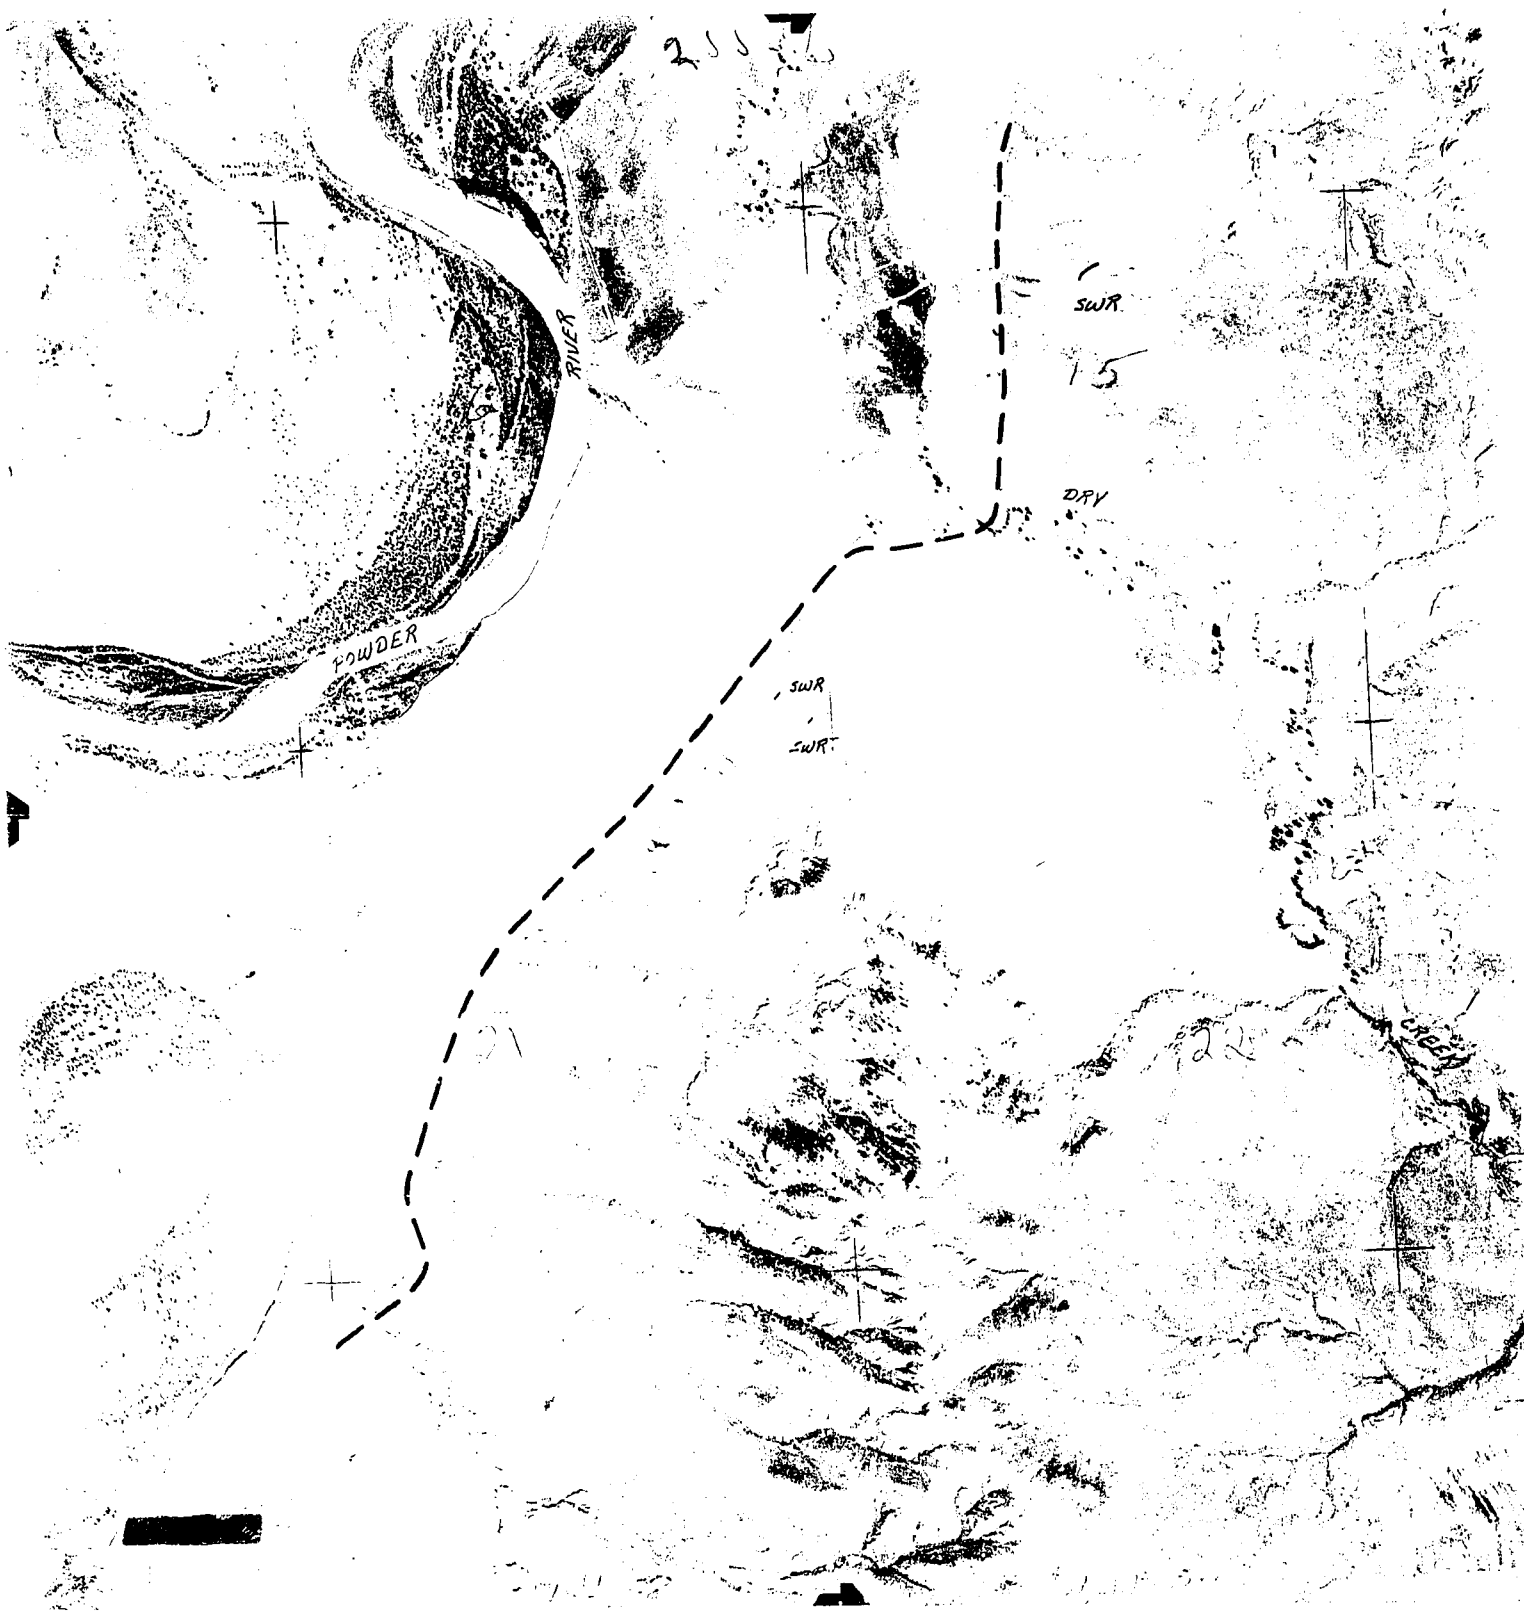

130-145

SWR

17

POWDER RIVER

RIVER

POWDER

20

137-29

256

SWR

15

DRY

SWR

SWR

21

22

24

DEEP

SWR  
30

RIVER

MEADOW

CR

POWDER

(BASE LINE)

(BASE LINE)

POWDER RIVER COUNTY

CARTER COUNTY

26

26

25

(BASE LINE)  
CARTER COUNTY

CAEKVA