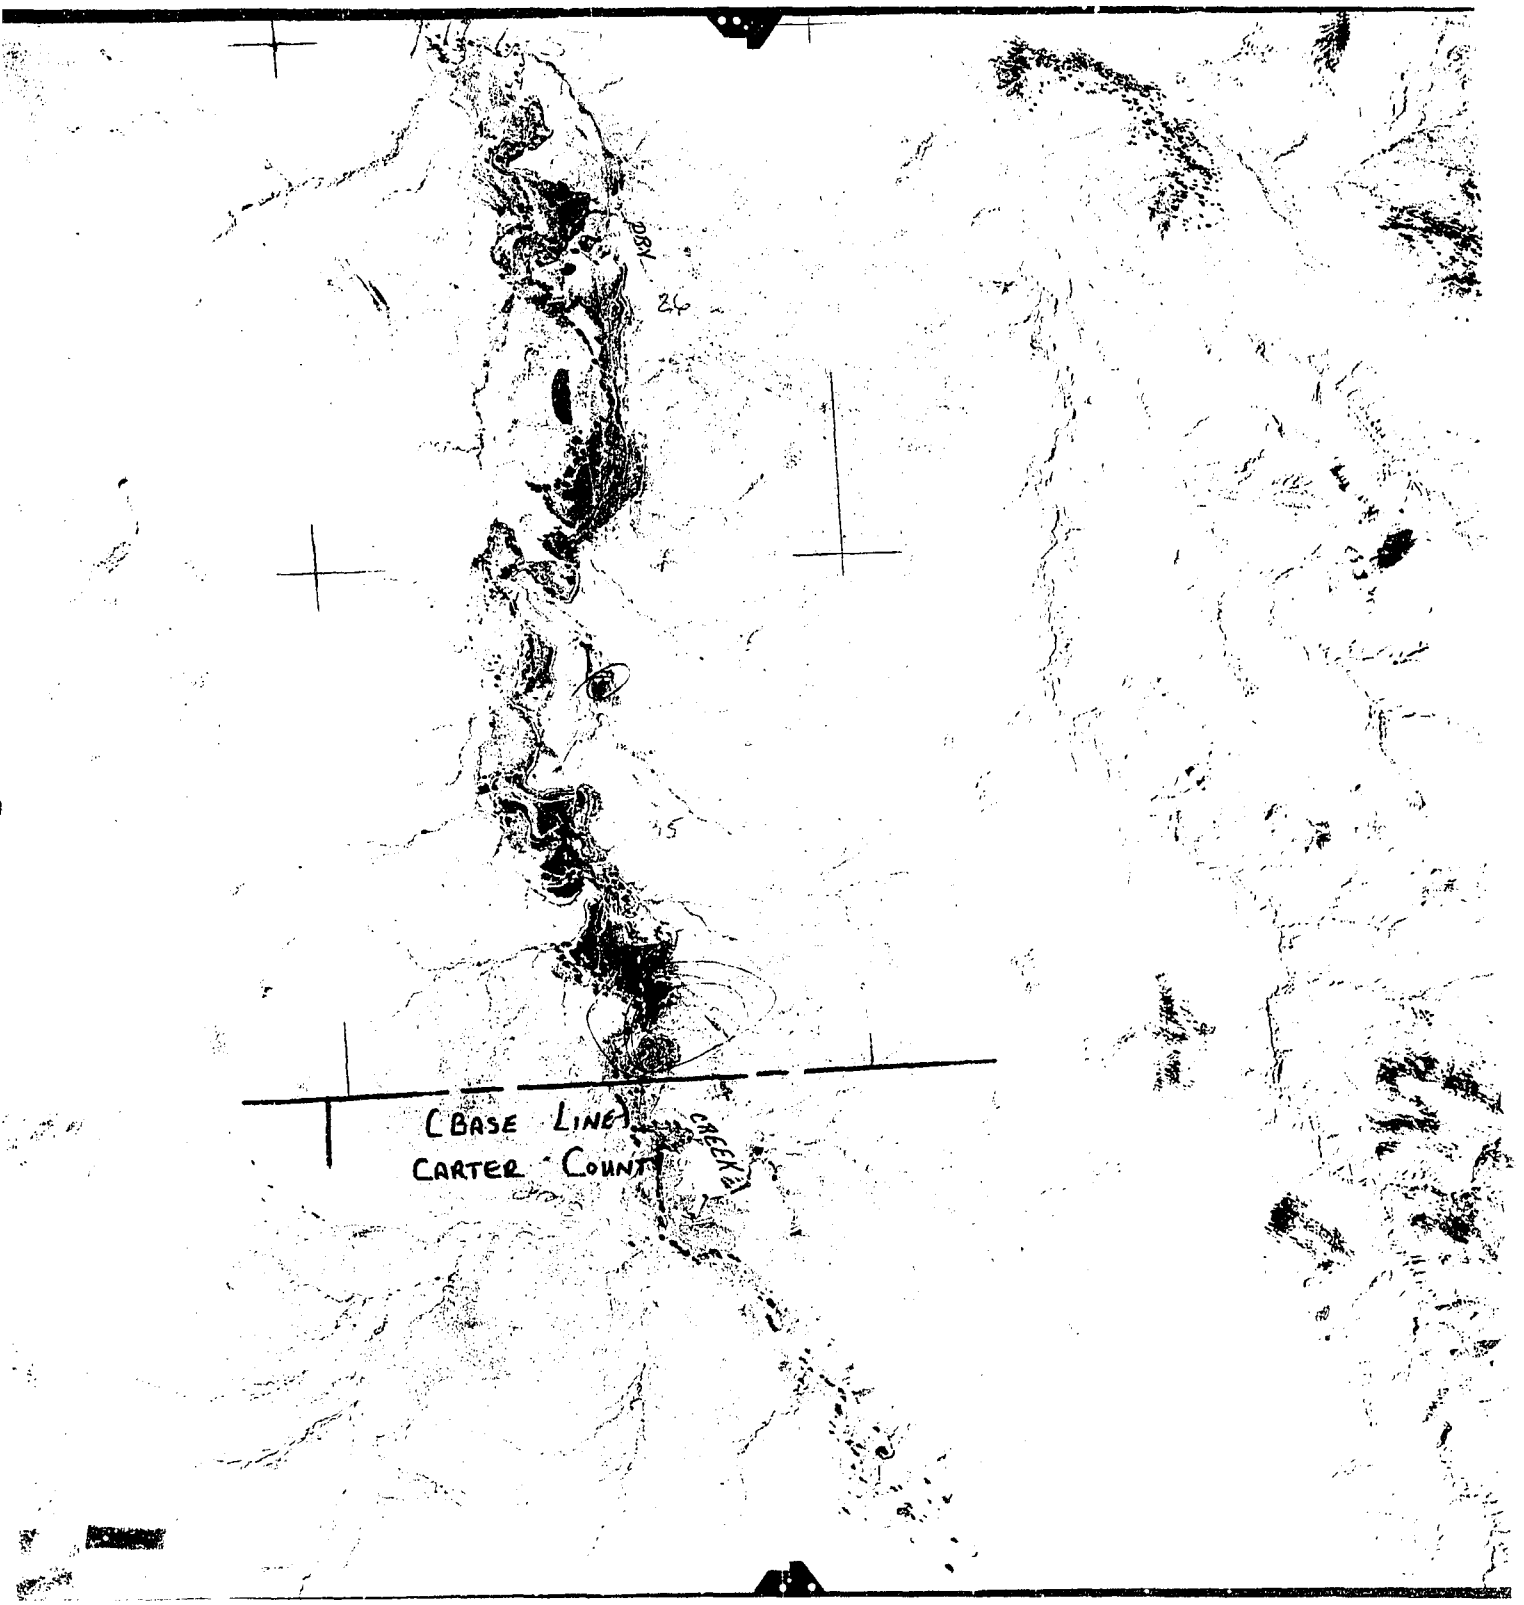

130-145

SWR

17

POWDER RIVER

RIVER

POWDER

20

137-29

SHANK

28 SWR

SWR

10 SWR

SWR

CREEK

(BASE LINE)

POWDER RIVER COUNTY

131-143

133-144

SWR

27

34

SWR

SHANK

CREEK

(BASE LINE)

POWDER RIVER COUNTY

CARTER COUNTY

26

26

25

(BASE LINE)  
CARTER COUNTY

CAEKVA